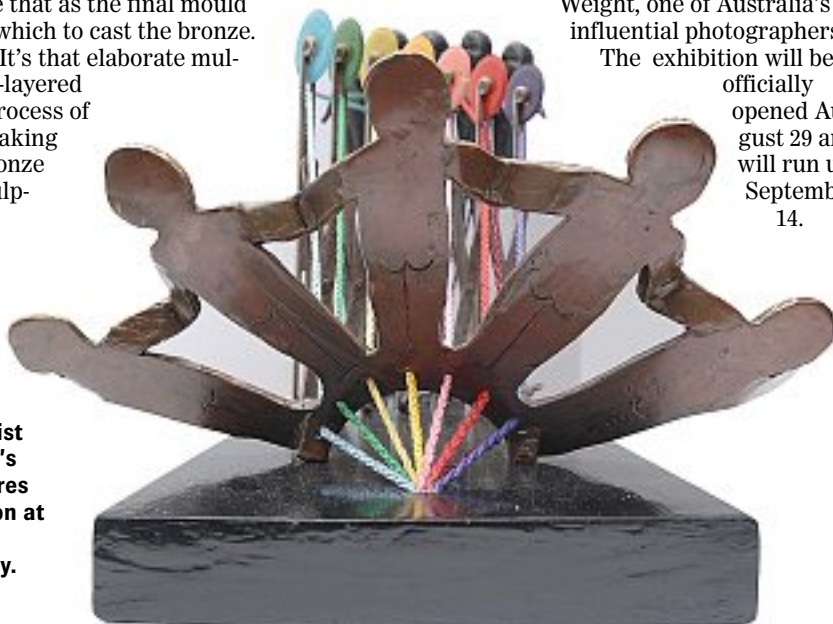

■ Angourie artist Dianna Webber's bronze sculptures are on exhibition at the Grafton Regional Gallery.

1 Only 2007 X-Trail ST-L

- ST-L Features
- 17" Alloy Wheels
- Climate Control Air-Con.
- Front Fog Lamps
- 6 CD Stacker

Full Retail Price $39,700 on road

Our Crazy Price $33,990 Drive Away
Don't Miss This (S/N 8N1.1)

KIA Cerato 2.0ltr Manual Hatchback

- 5 Year/ Unlimited Km Warranty (private Use)
- Cruise Control
- Remote Locking
- Power Windows
- Air-Con./Power Steer

RRP On Road $22,500
Kias Deal $17,990

Our Crazy Price $16,990 Drive Away

SAVINGS VOUCHER

$5,000 OFF RRP

23 August 2008 - 31 August 2008
only at Clarence Coast Motors
Pajero & Outlander in Stock @ 20/8/2008
Stock No. 8m4.5, 8m6.6, 8m5.5, 8m16.3, 8m3.7, 8m7.5
This Offer Supercedes All Previous Offers.
No Other Offer Applies.

KIA Rondo 7

DEMONSTRATOR SALE

- Only 53 Km
- Automatic
- 7 Seater
- 8.6Ltr/ 100Km
- Reg. Till 29/4/2009

RRP On Road $30,286

Our Crazy Price $27,999

96 Used Cars On Our Website

www.clarencecoastmotors.com.au

Forester Wagon 5 Spd $12,999

Power Windows Cruise Control REG uw3 388

Pajero Exceed Auto $18,999

Long Range Fuel Tank & More REG KAY 05N

2006 Pajero VRX Turbo $39,999

Save Thousands, Why Buy New REG 263 FXD

PLUS JUST TRADED

2001 Mazda 323 Auto Hatch

99 Nissan Pulsar Auto Sedan

98 Mitsubishi Magna Auto Sedan

2007 Ford Fiesta 5Sp Hatch

2007 Ford Fiesta 5Sp Hatch

2007 Ford Fiesta 5Sp Hatch

2007 Ford Fiesta 5Sp Hatch

2007 Ford Fiesta 5Sp Hatch

2007 Ford Fiesta 5Sp Hatch

2007 Ford Fiesta 5Sp Hatch

2007 Ford Fiesta 5Sp Hatch

2007 Ford Fiesta 5Sp Hatch

2007 Ford Fiesta 5Sp Hatch

2007 Ford Fiesta 5Sp Hatch

Improve your appearance

If you have

- Sore gums
- Loose dentures
- Uncomfortable dentures

Or would like

- Natural looking teeth
- Better appearance

CALL TODAY!

Dentures need review and adjustment every five years

YAMBA DENTURE CLINIC

BILL WRIGHT
DENTAL PROSTHETIST
Over 40 years experience

207 YAMBA ROAD, YAMBA

6646 2667

HEALTH FUND PROVIDERS

"Looking for a gentle Dentist?"

fresh
dental care

family dental surgery

NOW OPEN

MONDAY THROUGH TO SATURDAY

Accepting Teenage Dental Plan vouchers for eligible 12-17 year olds.

Dr Sharon Marinucci
Dr Ruth Drakes
Dr. Devendra Rao
Sally Murray (therapist)

Ph 66432225
Cnr Queen & Victoria St
Grafton, 2460